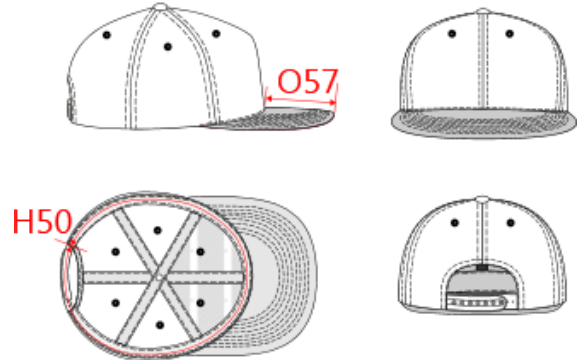

**REFERENCE :** KP160

**SIZES :** U

**COMPOSITION :**

Main fabric : Polyester twill - 300 For Cap 100%polyester  
 Main fabric : Polyester twill - 300 For Peak 100%polyester  
 Material 3 : PVC fabric quality Under the inner sweatband.  
 100%polyvinyl chloride

**ARTICLE WEIGHT :**

98 gr/pc

DESCRIPTION	
<b>Français :</b> Casquette Snapback - 6 panneaux	
<b>English :</b> Snapback cap - 6 panels	
<b>Nederlands :</b> Pet Snapback - 6 panelen	
<b>Deutsch :</b> 6-Panel-Snapback-Kappe	
<b>Español :</b> Gorra Snapback - 6 paneles	
<b>Italiano :</b> Cappellino Snapback - 6 pannelli	
<b>Português :</b> Boné Snapback – 6 painéis	

COLORS	PANTONE SERIGRAPHIE
Light grey / Black	401C / Black
Dark grey / Dark grey	447C / 447C
White / White	White / White
Red / Red	200C / 200C
Navy / Navy	433C / 433C
Black / Black	Black / Black

MEASUREMENT	
<b>Description</b>	<b>U</b>
<b>H50</b> Tour de tête / Head measurement	58
<b>O57</b> Deep of the peak on baseball cap	7

CARE LABEL				

PACKING	
Box	100 pcs / box U => L:56cm W:46cm H:36cm GW:11.0kg NW:8.8kg